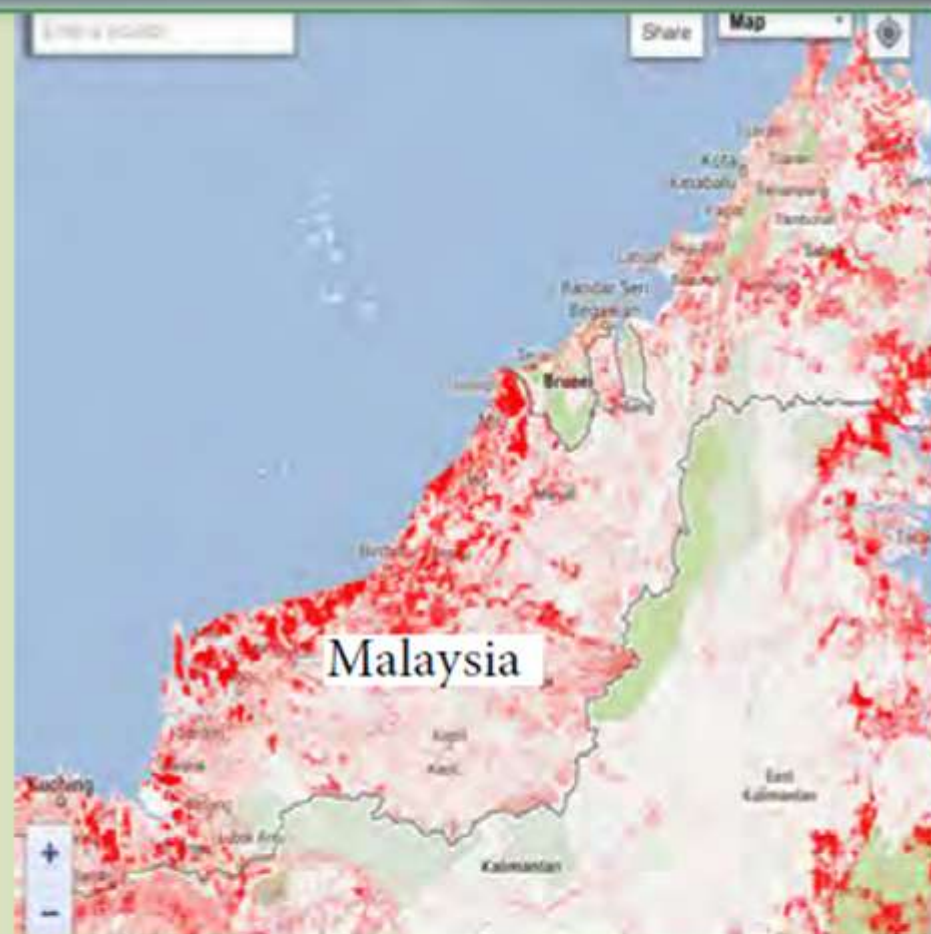

Source: Hansen, M.C., 2013, op.cit. and www.malaysiakini.com/news/246755, 16 November 2013