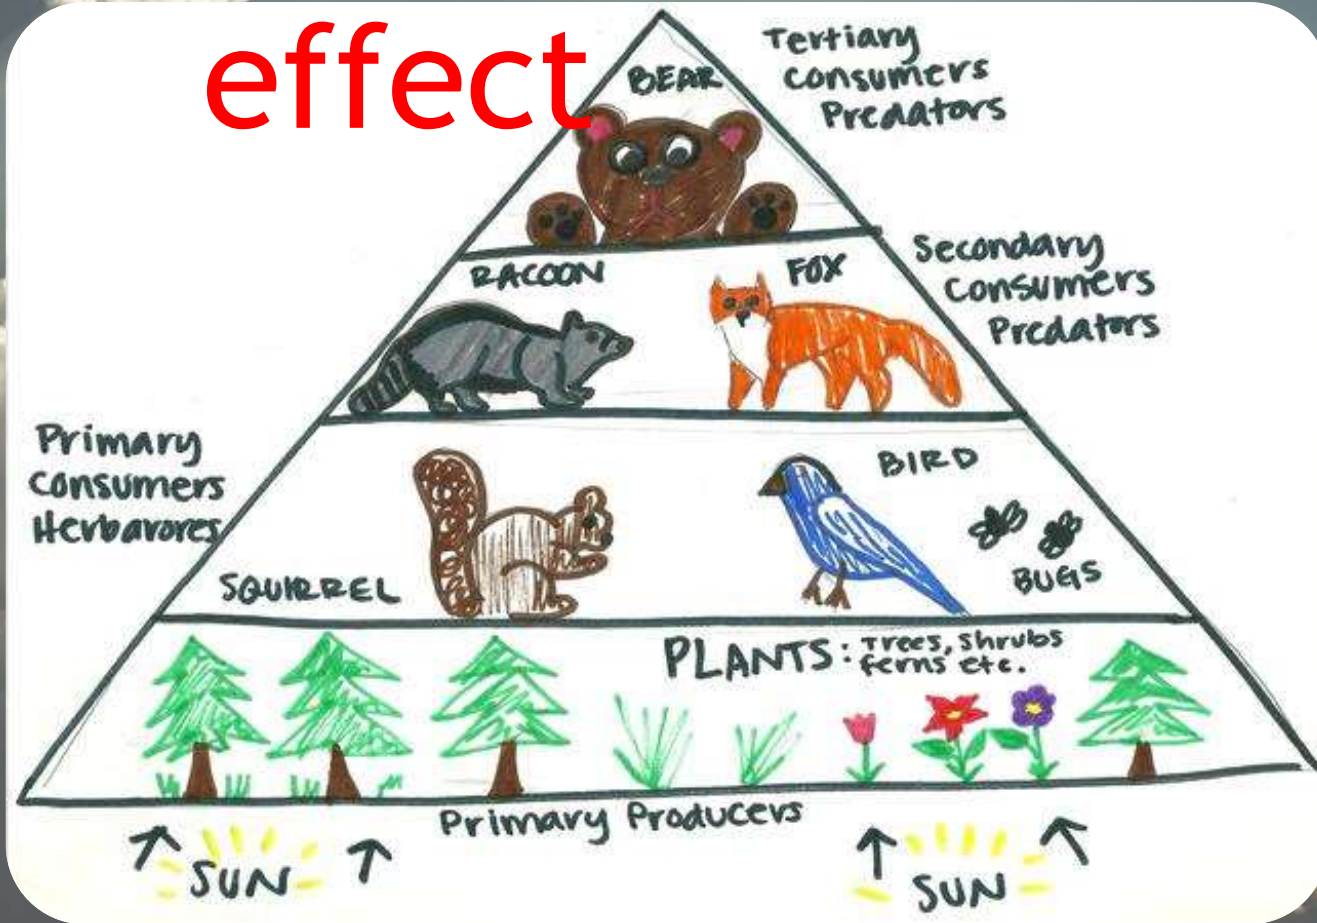

A dramatic landscape featuring a volcano in the foreground with thick, billowing white and grey smoke rising into the sky. In the background, a bright sunburst with multiple rays emanates from the right side, illuminating the scene. The overall color palette is dominated by dark blues, greys, and bright whites, creating a high-contrast, atmospheric effect.

**NATURAL
OCCURANCE**

WHAT? WHEN ?

WH

W?

by **2100**,

Earth will **warm** in excess of

4.5 °C

A dramatic landscape featuring a volcano erupting with thick white and grey smoke plumes rising into a clear blue sky. A bright sunburst effect is visible on the right side of the image. The foreground shows dark, rocky terrain.

Overexploitation

“the **overuse** of wildlife and plant species **by people** for food, medicinal and personal use”

We want more
harvest at unsustainable
levels

LOOP

A dramatic landscape featuring a volcano erupting with thick white smoke and ash. A vibrant rainbow arches across the sky above the volcano. On the right side, a bright sunburst illuminates the scene, casting rays of light. The foreground is dark and shadowed, suggesting a rocky or ashy terrain.

345 species of birds

250 species of mammals

threatened

Cascade effect

A dramatic landscape featuring a volcano erupting with thick white and grey smoke plumes rising into a dark blue sky. A bright sunburst is visible on the right side, casting rays across the scene. The foreground shows dark, rocky terrain. The overall mood is intense and powerful.